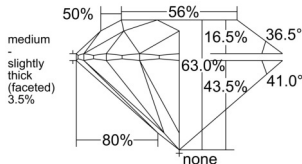

GIA®

FACSIMILE

GIA REPORT 6542606658

Verify this report at GIA.edu

GIA NATURAL DIAMOND DOSSIER®

February 09, 2026
GIA Report Number 6542606658
Shape and Cutting Style ..... Round Brilliant
Measurements ..... 5.35 - 5.39 x 3.39 mm

GRADING RESULTS

Carat Weight ..... 0.60 carat
Color Grade ..... E
Clarity Grade S11
Cut Grade ..... Excellent

ADDITIONAL GRADING INFORMATION

Polish ..... Excellent
Symmetry ..... Excellent
Fluorescence ..... None
Clarity Characteristics ..... Cloud, Crystal, Feather
Inscription(s): GIA 6542606658

PROPORTIONS

GRADING SCALES

GIA COLOR SCALE

COLORLESS	D
	E
	F
	G
	H
	I
	J
NEAR COLORLESS	K
	L
Faint	M
	N
	O
	P
	R
	S
	T
	U
	V
	W
	X
	Y
Light	Z

GIA CLARITY SCALE

FLAWLESS	INTERNAL FLAWLESS	
		FLAWLESS
VERY VERY SLIGHTLY INCLUDED	VVS₁	
	VVS₂	
VERY SLIGHTLY INCLUDED	VS₁	
	VS₂	
SLIGHTLY INCLUDED	SI₁	
	SI₂	
INCLUDED	I₁	
	I₂	
	I₃	

GIA CUT SCALE

EXCELLENT
VERY GOOD
GOOD
FAIR
POOR