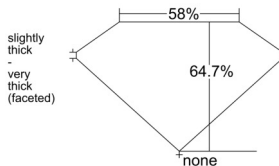

GIA®

FACSIMILE

GIA REPORT 6542593450

Verify this report at GIA.edu

GIA NATURAL DIAMOND DOSSIER®

February 05, 2026
GIA Report Number 6542593450
Shape and Cutting Style ..... Heart Brilliant
Measurements ..... 5.02 x 5.98 x 3.87 mm

GRADING RESULTS

Carat Weight ..... 0.70 carat
Color Grade ..... K
Clarity Grade VS1

ADDITIONAL GRADING INFORMATION

Polish ..... Excellent
Symmetry ..... Excellent
Fluorescence ..... None
Clarity Characteristics ..... Feather, Pinpoint
Inscription(s): GIA 6542593450

PROPORTIONS

Profile not to actual proportions

GRADING SCALES

GIA COLOR SCALE		GIA CLARITY SCALE		
NEAR COLORLESS	D	VERY VERY SLIGHTLY INCLUDED	FLAWLESS	
	E		INTERNALLY FLAWLESS	
	F		VVS₁	
	FANT	G	VERY SLIGHTLY INCLUDED	VVS₂
		H		VS₁
		I	SLIGHTLY INCLUDED	VS₂
		J		SI₁
		K		SI₂
	LIGHT	L	INCLUDED	I₁
		M		I₂
N		I₃		
O				
P				
Q				
R