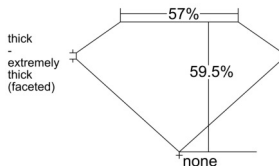

GIA®

FACSIMILE

GIA REPORT 6542587391

Verify this report at GIA.edu

GIA NATURAL DIAMOND DOSSIER®

February 05, 2026
GIA Report Number 6542587391
Shape and Cutting Style ..... Heart Brilliant
Measurements ..... 5.17 x 5.82 x 3.46 mm

GRADING RESULTS

Carat Weight ..... 0.63 carat
Color Grade ..... G
Clarity Grade VS1

ADDITIONAL GRADING INFORMATION

Polish ..... Excellent
Symmetry ..... Very Good
Fluorescence ..... Faint
Clarity Characteristics ..... Feather, Cloud, Pinpoint
Inscription(s): GIA 6542587391

PROPORTIONS

Profile not to actual proportions

GRADING SCALES

GIA COLOR SCALE		GIA CLARITY SCALE	
COLORLESS	D	VERY VERY SLIGHTLY INCLUDED	FLAWLESS
	E		INTERNALLY FLAWLESS
	F		VVS₁
	G		VVS₂
	H		VS₁
	I		VS₂
	J		SI₁
	K		SI₂
	L		I₁
	M		I₂
NEAR COLORLESS	N	SLIGHTLY INCLUDED	I₃
	O		
	P		
	Q		
FAINT	R		
	S		
	T		
	U		
VERT LIGHT	V		
	W		
	X		
	Y		
LIGHT	Z