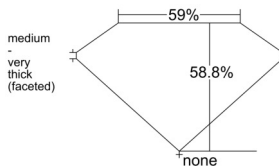

GIA®

FACSIMILE

GIA REPORT 6542580507

Verify this report at GIA.edu

GIA NATURAL DIAMOND DOSSIER®

February 05, 2026

GIA Report Number 6542580507

Shape and Cutting Style ..... Heart Brilliant

Measurements ..... 5.51 x 6.16 x 3.62 mm

GRADING RESULTS

Carat Weight ..... 0.71 carat

Color Grade ..... D

Clarity Grade VVS1

ADDITIONAL GRADING INFORMATION

Polish ..... Excellent

Symmetry ..... Very Good

Fluorescence ..... Faint

Clarity Characteristics ..... Pinpoint

Inscription(s): GIA 6542580507

PROPORTIONS

Profile not to actual proportions

GRADING SCALES

GIA COLOR SCALE		GIA CLARITY SCALE			
COLORLESS	D	VERY VERY SLIGHTLY INCLUDED	FLAWLESS		
	E		INTERNALLY FLAWLESS		
	F	VERY SLIGHTLY INCLUDED	VVS₁		
	G		VVS₂		
	H		VS₁		
	NEAR COLORLESS	I	SLIGHTLY INCLUDED	VS₂	
		J		SI₁	
		FAINT	K	INCLUDED	SI₂
			L		I₁
			M		I₂
N			I₃		
VERT LIGHT	O	INCLUDED			
	P				
	Q				
	R				
	S				
	T				
LIGHT	U				
	V				
	W				
	X				
Y					
Z