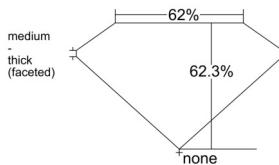

GIA®

FACSIMILE

GIA REPORT 6542579236

Verify this report at GIA.edu

GIA NATURAL DIAMOND DOSSIER®

February 04, 2026
GIA Report Number 6542579236
Shape and Cutting Style ..... Pear Brilliant
Measurements ..... 7.79 x 4.95 x 3.08 mm

GRADING RESULTS

Carat Weight ..... 0.70 carat
Color Grade ..... G
Clarity Grade VS1

ADDITIONAL GRADING INFORMATION

Polish ..... Excellent
Symmetry ..... Excellent
Fluorescence ..... None
Clarity Characteristics ..... Cloud
Inscription(s): GIA 6542579236

PROPORTIONS

Profile not to actual proportions

GRADING SCALES

GIA COLOR SCALE		GIA CLARITY SCALE			
COLORLESS	D	VERY VERY SLIGHTLY INCLUDED	FLAWLESS		
	E		INTERNALLY FLAWLESS		
	F	VERY SLIGHTLY INCLUDED	VVS₁		
	G		VVS₂		
	H		VS₁		
	NEAR COLORLESS	I	SLIGHTLY INCLUDED	VS₂	
		J		SI₁	
		FAINT	K	INCLUDED	SI₂
			L		I₁
			M		I₂
VERT LIGHT	N	LIGHT	I₃		
	O				
	P				
	Q				
	R				
	S