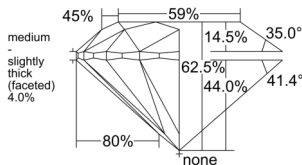

GIA®

FACSIMILE

GIA REPORT 6542567414

Verify this report at GIA.edu

GIA NATURAL DIAMOND DOSSIER®

February 03, 2026
GIA Report Number 6542567414
Shape and Cutting Style ..... Round Brilliant
Measurements ..... 4.70 - 4.74 x 2.95 mm

GRADING RESULTS

Carat Weight ..... 0.41 carat
Color Grade ..... D
Clarity Grade VVS1
Cut Grade ..... Excellent

ADDITIONAL GRADING INFORMATION

Polish ..... Excellent
Symmetry ..... Excellent
Fluorescence ..... Medium Blue
Clarity Characteristics ..... Cloud, Pinpoint, Feather
Inscription(s): GIA 6542567414

PROPORTIONS

Profile to actual proportions