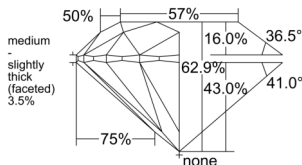

GIA®

FACSIMILE

GIA REPORT 6542563437

Verify this report at GIA.edu

GIA NATURAL DIAMOND DOSSIER®

February 06, 2026

GIA Report Number **6542563437**

Shape and Cutting Style ..... **Round Brilliant**

Measurements ..... **5.87 - 5.90 x 3.70 mm**

GRADING RESULTS

Carat Weight ..... **0.80 carat**

Color Grade ..... **G**

Clarity Grade **S12**

Cut Grade ..... **Excellent**

ADDITIONAL GRADING INFORMATION

Polish ..... **Excellent**

Symmetry ..... **Very Good**

Fluorescence ..... **None**

Clarity Characteristics..... **Feather, Crystal, Cloud**

Inscription(s): **GIA 6542563437**

PROPORTIONS

Profile to actual proportions

GRADING SCALES

GIA COLOR SCALE

COLORESS	D
	E
	F
	G
	H
	I
	J
NEAR COLORESS	K
	L
FAIN	M
	N
	O
	P
VERY LIGHT	Q
	R
	S
	T
	U
	V
	W
	X
	Y
LIGHT	Z

GIA CLARITY SCALE

VERY VERY SLIGHTLY INCLUDED	FLAWLESS
	INTERNALLY FLAWLESS
VERY SLIGHTLY INCLUDED	VVS₁
	VVS₂
SLIGHTLY INCLUDED	VS₁
	VS₂
INCLUDED	I₁
	I₂
	I₃

GIA CUT SCALE

EXCELLENT
VERY GOOD
GOOD
FAIR
POOR