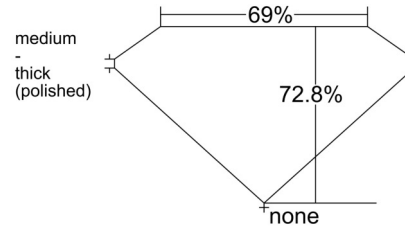

GIA NATURAL DIAMOND GRADING REPORT

February 05, 2026
 GIA Report Number 6542555486
 Shape and Cutting Style Square Modified Brilliant
 Measurements 5.57 x 5.52 x 4.02 mm

GRADING RESULTS

Carat Weight 1.01 carat
 Color Grade G
 Clarity Grade VVS1

Profile not to actual proportions

CLARITY CHARACTERISTICS

KEY TO SYMBOLS*

- Pinpoint

* Red symbols denote internal characteristics (inclusions). Green or black symbols denote external characteristics (blemishes). Diagram is an approximate representation of the diamond, and symbols shown indicate type, position, and approximate size of clarity characteristics. All clarity characteristics may not be shown. Details of finish are not shown.