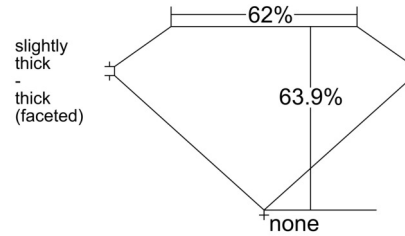

GIA NATURAL DIAMOND GRADING REPORT

February 03, 2026
 GIA Report Number 6542554879
 Shape and Cutting Style Oval Brilliant
 Measurements 7.99 x 5.52 x 3.53 mm

GRADING RESULTS

Carat Weight 1.00 carat
 Color Grade I
 Clarity Grade VS2

ADDITIONAL GRADING INFORMATION

Polish Excellent
 Symmetry Excellent
 Fluorescence None

Inscription(s): GIA 6542554879

Comments: Pinpoints are not shown. Clouds are not shown.

PROPORTIONS

Profile not to actual proportions

CLARITY CHARACTERISTICS

KEY TO SYMBOLS*

- Crystal
- ~ Feather
- ∖ Needle

* Red symbols denote internal characteristics (inclusions). Green or black symbols denote external characteristics (blemishes). Diagram is an approximate representation of the diamond, and symbols shown indicate type, position, and approximate size of clarity characteristics. All clarity characteristics may not be shown. Details of finish are not shown.