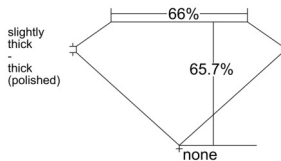

GIA®

FACSIMILE

GIA REPORT 6542547044

Verify this report at GIA.edu

GIA NATURAL DIAMOND DOSSIER®

January 31, 2026
GIA Report Number 6542547044
Shape and Cutting Style ..... **Cut-Cornered Rectangular Modified Brilliant**
Measurements ..... 6.09 x 4.50 x 2.95 mm

GRADING RESULTS

Carat Weight ..... 0.71 carat
Color Grade I
Clarity Grade VS1

ADDITIONAL GRADING INFORMATION

Polish ..... Excellent
Symmetry ..... Very Good
Fluorescence ..... Faint
Clarity Characteristics ..... Crystal, Pinpoint
Inscription(s): GIA 6542547044

PROPORTIONS

Profile not to actual proportions

GRADING SCALES

GIA COLOR SCALE		GIA CLARITY SCALE			
COLORLESS	D	VERY VERY SLIGHTLY INCLUDED	FLAWLESS		
	E		INTERNALLY FLAWLESS		
	F		VVS₁		
	NEAR COLORLESS	G	VERY SLIGHTLY INCLUDED	VVS₂	
		H		VS₁	
		FAINT	I	SLIGHTLY INCLUDED	VS₂
			J		SI₁
			K	INCLUDED	SI₂
	LIGHT	L	INCLUDED	I₁	
		M		I₂	
N		I₃			
O					
P					
Q					
R