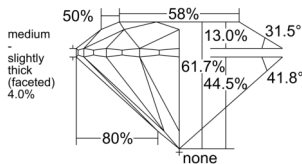

GIA®

FACSIMILE

GIA REPORT 6542544440

Verify this report at GIA.edu

GIA NATURAL DIAMOND DOSSIER®

January 30, 2026
GIA Report Number 6542544440
Shape and Cutting Style ..... Round Brilliant
Measurements ..... 4.46 - 4.48 x 2.76 mm

GRADING RESULTS

Carat Weight ..... 0.33 carat
Color Grade ..... F
Clarity Grade VVS1
Cut Grade ..... Excellent

ADDITIONAL GRADING INFORMATION

Polish ..... Excellent
Symmetry ..... Excellent
Fluorescence ..... None
Clarity Characteristics ..... Pinpoint, Feather
Inscription(s): GIA 6542544440

PROPORTIONS

Profile to actual proportions