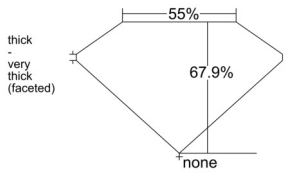

GIA®

FACSIMILE

GIA REPORT 6542535772

Verify this report at GIA.edu

GIA NATURAL DIAMOND DOSSIER®

January 29, 2026
GIA Report Number 6542535772
Shape and Cutting Style ..... Oval Brilliant
Measurements ..... 7.12 x 5.27 x 3.57 mm

GRADING RESULTS

Carat Weight ..... 0.90 carat
Color Grade ..... K
Clarity Grade VS2

ADDITIONAL GRADING INFORMATION

Polish ..... Excellent
Symmetry ..... Excellent
Fluorescence ..... Strong Blue
Clarity Characteristics ..... Crystal, Indented Natural
Inscription(s): GIA 6542535772

PROPORTIONS

Profile not to actual proportions

GRADING SCALES

GIA COLOR SCALE		GIA CLARITY SCALE			
COLORLESS	D	VERY VERY SLIGHTLY INCLUDED	FLAWLESS		
	E		INTERNALLY FLAWLESS		
	F	VERY SLIGHTLY INCLUDED	VVS₁		
	G		VVS₂		
	H		VS₁		
	NEAR COLORLESS	I	SLIGHTLY INCLUDED	VS₂	
		J		SI₁	
		FAINT	K	INCLUDED	SI₂
			L		I₁
			M		I₂
VERT LIGHT	N	LIGHT	I₃		
	O				
	P				
	Q				
	R