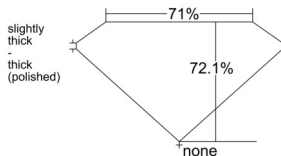

GIA®

FACSIMILE

GIA REPORT 6542530825

Verify this report at GIA.edu

GIA NATURAL DIAMOND DOSSIER®

January 29, 2026
GIA Report Number 6542530825
Shape and Cutting Style ..... Square Modified Brilliant
Measurements ..... 4.36 x 4.33 x 3.12 mm

GRADING RESULTS

Carat Weight ..... 0.52 carat
Color Grade ..... G
Clarity Grade VS1

ADDITIONAL GRADING INFORMATION

Polish ..... Excellent
Symmetry ..... Very Good
Fluorescence ..... None
Clarity Characteristics ..... Cloud, Crystal, Pinpoint
Inscription(s): GIA 6542530825

PROPORTIONS

Profile not to actual proportions

GRADING SCALES

GIA COLOR SCALE		GIA CLARITY SCALE			
COLORLESS	D	VERY VERY SLIGHTLY INCLUDED	FLAWLESS		
	E		INTERNALLY FLAWLESS		
	F	VERY SLIGHTLY INCLUDED	VVS₁		
	G		VVS₂		
	H		VS₁		
	NEAR COLORLESS	I	SLIGHTLY INCLUDED	VS₂	
		J		SI₁	
		FAINT	K	INCLUDED	SI₂
			L		I₁
			M		I₂
VERT LIGHT	N	LIGHT	I₃		
	O				
	P				
	Q				
	R