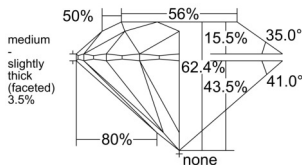

GIA®

FACSIMILE

GIA REPORT 6542528566

Verify this report at GIA.edu

GIA NATURAL DIAMOND DOSSIER®

January 28, 2026
GIA Report Number 6542528566
Shape and Cutting Style ..... Round Brilliant
Measurements ..... 5.99 - 6.03 x 3.75 mm

GRADING RESULTS

Carat Weight ..... 0.82 carat
Color Grade ..... D
Clarity Grade VS1
Cut Grade ..... Excellent

ADDITIONAL GRADING INFORMATION

Polish ..... Excellent
Symmetry ..... Excellent
Fluorescence ..... Medium Blue
Clarity Characteristics ..... Crystal
Inscription(s): GIA 6542528566

PROPORTIONS

GRADING SCALES

GIA COLOR SCALE

COLORESS	D
	E
	F
	G
	H
	I
	J
NEAR COLORESS	K
	L
FANIT	M
	N
	O
	P
VERY LIGHT	Q
	R
	S
	T
	U
	V
	W
	X
	Y
LIGHT	Z

GIA CLARITY SCALE

FLAWLESS	INTERNAL FLAWLESS	
		EXCELLENT
VERY VERY SLIGHTLY INCLUDED	VVS₁	VERY GOOD
VERY SLIGHTLY INCLUDED	VVS₂	
SLIGHTLY INCLUDED	VS₁	GOOD
	VS₂	
INCLUDED	SI₁	FAIR
	SI₂	
INCLUDED	I₁	POOR
	I₂	
	I₃