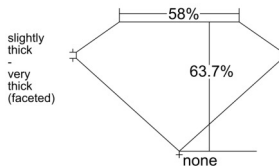

GIA®

FACSIMILE

GIA REPORT 6542515244

Verify this report at GIA.edu

GIA NATURAL DIAMOND DOSSIER®

January 27, 2026
GIA Report Number 6542515244
Shape and Cutting Style ..... Heart Brilliant
Measurements ..... 5.71 x 6.67 x 4.25 mm

GRADING RESULTS

Carat Weight ..... 0.92 carat
Color Grade ..... K
Clarity Grade VVS1

ADDITIONAL GRADING INFORMATION

Polish ..... Excellent
Symmetry ..... Excellent
Fluorescence ..... Faint
Clarity Characteristics ..... Pinpoint, Feather
Inscription(s): GIA 6542515244

PROPORTIONS

Profile not to actual proportions

GRADING SCALES

GIA COLOR SCALE		GIA CLARITY SCALE		
NEAR COLORLESS	D	VERY VERY SLIGHTLY INCLUDED	FLAWLESS	
	E		INTERNALLY FLAWLESS	
	F	VERY SLIGHTLY INCLUDED	VVS₁	
	G		VVS₂	
	H		VS₁	
	FAINT	I	SLIGHTLY INCLUDED	VS₂
		J		SI₁
		K	INCLUDED	SI₂
		L		I₁
		M		I₂
N		I₃		
LIGHT	O			
	P			
	Q			
	R			
	S			
	T			
	U			
	V			
	W			
	X			
	Y			
	Z