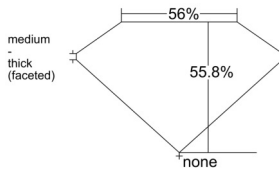

GIA®

FACSIMILE

GIA REPORT 6542505824

Verify this report at GIA.edu

GIA NATURAL DIAMOND DOSSIER®

January 27, 2026
GIA Report Number 6542505824
Shape and Cutting Style ..... Heart Brilliant
Measurements ..... 5.61 x 6.19 x 3.46 mm

GRADING RESULTS

Carat Weight ..... 0.71 carat
Color Grade I
Clarity Grade VS1

ADDITIONAL GRADING INFORMATION

Polish ..... Excellent
Symmetry ..... Very Good
Fluorescence ..... None
Clarity Characteristics ..... Crystal, Needle, Pinpoint
Inscription(s): GIA 6542505824

PROPORTIONS

Profile not to actual proportions

GRADING SCALES

GIA COLOR SCALE		GIA CLARITY SCALE			
COLORLESS	D	VERY VERY SLIGHTLY INCLUDED	FLAWLESS		
	E		INTERNALLY FLAWLESS		
	F	VERY SLIGHTLY INCLUDED	VVS₁		
	G		VVS₂		
	H		VS₁		
	NEAR COLORLESS	I	SLIGHTLY INCLUDED	VS₂	
		J		SI₁	
		FAINT	K	INCLUDED	SI₂
			L		I₁
			M		I₂
VERT LIGHT	N	LIGHT	I₃		
	O				
	P				
	Q				
	R