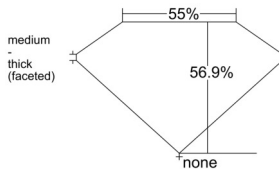

GIA®

FACSIMILE

GIA REPORT 6542502984

Verify this report at GIA.edu

GIA NATURAL DIAMOND DOSSIER®

January 23, 2026
GIA Report Number 6542502984
Shape and Cutting Style ..... Heart Brilliant
Measurements ..... 4.39 x 4.86 x 2.77 mm

GRADING RESULTS

Carat Weight ..... 0.34 carat
Color Grade ..... F
Clarity Grade VS1

ADDITIONAL GRADING INFORMATION

Polish ..... Excellent
Symmetry ..... Very Good
Fluorescence ..... Medium Blue
Clarity Characteristics..... Cloud, Crystal, Needle, Pinpoint
Inscription(s): GIA 6542502984

PROPORTIONS

Profile not to actual proportions

GRADING SCALES

GIA COLOR SCALE		GIA CLARITY SCALE			
COLORLESS	D	VERY VERY SLIGHTLY INCLUDED	FLAWLESS		
	E		INTERNALLY FLAWLESS		
	F	VERY SLIGHTLY INCLUDED	VVS₁		
	G		VVS₂		
	H		VS₁		
	NEAR COLORLESS	I	SLIGHTLY INCLUDED	VS₂	
		J		SI₁	
		FAINT	K	INCLUDED	SI₂
			L		I₁
			M		I₂
VERT LIGHT	N	LIGHT	I₃		
	O				
	P				
	Q				
	R