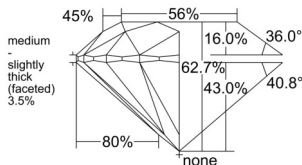

GIA®

FACSIMILE

GIA REPORT 6542493348

Verify this report at GIA.edu

GIA NATURAL DIAMOND DOSSIER®

January 22, 2026
GIA Report Number **6542493348**
Shape and Cutting Style ..... **Round Brilliant**
Measurements ..... **5.37 - 5.39 x 3.37 mm**

GRADING RESULTS

Carat Weight ..... **0.60 carat**
Color Grade ..... **I**
Clarity Grade **VVS2**
Cut Grade ..... **Excellent**

ADDITIONAL GRADING INFORMATION

Polish ..... **Excellent**
Symmetry ..... **Excellent**
Fluorescence ..... **Strong Blue**
Clarity Characteristics ..... **Needle, Pinpoint**
Inscription(s): **GIA 6542493348**

PROPORTIONS

Profile to actual proportions

GRADING SCALES

GIA COLOR SCALE

COLORLESS	D
	E
	F
	G
	H
	I
	J
NEAR COLORLESS	K
	L
Faint	M
	N
	O
	P
Very Light	Q
	R
	S
	T
	U
	V
	W
	X
	Y
Light	Z

GIA CLARITY SCALE

FLAWLESS	INTERNAL FLAWLESS	
		FLAWLESS
VERY VERY SLIGHTLY INCLUDED	VVS₁	
	VVS₂	
VERY SLIGHTLY INCLUDED	VS₁	
	VS₂	
SLIGHTLY INCLUDED	SI₁	
	SI₂	
INCLUDED	I₁	
	I₂	
	I₃	

GIA CUT SCALE

EXCELLENT
VERY GOOD
GOOD
FAIR
POOR