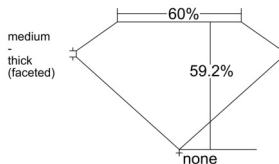

GIA®

FACSIMILE

GIA REPORT 6542492981

Verify this report at GIA.edu

GIA NATURAL DIAMOND DOSSIER®

January 22, 2026
GIA Report Number **6542492981**
Shape and Cutting Style ..... **Heart Brilliant**
Measurements ..... **4.62 x 5.42 x 3.21 mm**

GRADING RESULTS

Carat Weight ..... **0.50 carat**
Color Grade ..... **F**
Clarity Grade **VVS1**

ADDITIONAL GRADING INFORMATION

Polish ..... **Excellent**
Symmetry ..... **Excellent**
Fluorescence ..... **Medium Blue**
Clarity Characteristics..... **Pinpoint, Feather, Indented Natural**
Inscription(s): **GIA 6542492981**

PROPORTIONS

Profile not to actual proportions

GRADING SCALES

GIA COLOR SCALE		GIA CLARITY SCALE			
COLORLESS	D	VERY VERY SLIGHTLY INCLUDED	FLAWLESS		
	E		INTERNALLY FLAWLESS		
	F	VERY SLIGHTLY INCLUDED	VVS₁		
	G		VVS₂		
	H		VS₁		
	NEAR COLORLESS	I	SLIGHTLY INCLUDED	VS₂	
		J		SI₁	
		FAINT	K	INCLUDED	SI₂
			L		I₁
			M		I₂
VERT LIGHT	N	LIGHT	I₃		
	O				
	P				
	Q				
	R