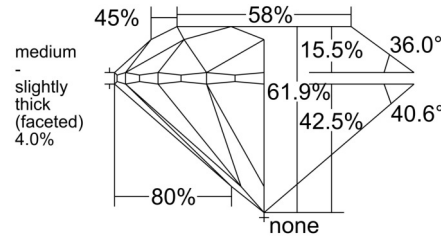

GIA NATURAL DIAMOND GRADING REPORT

January 20, 2026

GIA Report Number 6542479805

Shape and Cutting Style Round Brilliant

Measurements 6.35 - 6.40 x 3.94 mm

GRADING RESULTS

Carat Weight 1.00 carat

Color Grade I

Clarity Grade VS2

Cut Grade Excellent

ADDITIONAL GRADING INFORMATION

Polish Excellent

Symmetry Excellent

Fluorescence Medium Blue

Inscription(s): GIA 6542479805

Comments: Additional clouds are not shown.

PROPORTIONS

CLARITY CHARACTERISTICS

KEY TO SYMBOLS*

- Cloud
- Indented Natural
- Crystal
- Feather
- Needle

* Red symbols denote internal characteristics (inclusions). Green or black symbols denote external characteristics (blemishes). Diagram is an approximate representation of the diamond, and symbols shown indicate type, position, and approximate size of clarity characteristics. All clarity characteristics may not be shown. Details of finish are not shown.