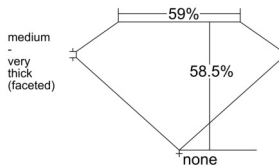

GIA®

FACSIMILE

GIA REPORT 6542475324

Verify this report at GIA.edu

GIA NATURAL DIAMOND DOSSIER®

January 20, 2026
GIA Report Number 6542475324
Shape and Cutting Style ..... Heart Brilliant
Measurements ..... 4.83 x 5.50 x 3.22 mm

GRADING RESULTS

Carat Weight ..... 0.50 carat
Color Grade ..... H
Clarity Grade VVS1

ADDITIONAL GRADING INFORMATION

Polish ..... Excellent
Symmetry ..... Very Good
Fluorescence ..... None
Clarity Characteristics ..... Pinpoint, Feather
Inscription(s): GIA 6542475324

PROPORTIONS

Profile not to actual proportions

GRADING SCALES

GIA COLOR SCALE		GIA CLARITY SCALE			
COLORLESS	D	VERY VERY SLIGHTLY INCLUDED	FLAWLESS		
	E		INTERNALLY FLAWLESS		
	F	VERY SLIGHTLY INCLUDED	VVS₁		
	G		VVS₂		
	H		VS₁		
	NEAR COLORLESS	I	SLIGHTLY INCLUDED	VS₂	
		J		SI₁	
		FAINT	K	INCLUDED	SI₂
			L		I₁
			M		I₂
VERT LIGHT	N	LIGHT	I₃		
	O				
	P				
	Q				
	R				
	S				
	T