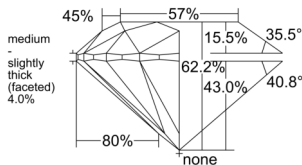

GIA®

FACSIMILE

GIA REPORT 6542470832

Verify this report at GIA.edu

GIA NATURAL DIAMOND DOSSIER®

January 19, 2026
GIA Report Number **6542470832**
Shape and Cutting Style ..... **Round Brilliant**
Measurements ..... **5.10 - 5.12 x 3.18 mm**

GRADING RESULTS

Carat Weight ..... **0.51 carat**
Color Grade ..... **G**
Clarity Grade **S11**
Cut Grade ..... **Excellent**

ADDITIONAL GRADING INFORMATION

Polish ..... **Excellent**
Symmetry ..... **Excellent**
Fluorescence ..... **None**
Clarity Characteristics..... **Crystal, Cloud, Feather**
Inscription(s): **GIA 6542470832**

PROPORTIONS

Profile to actual proportions