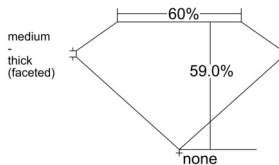

GIA®

FACSIMILE

GIA REPORT 6542468763

Verify this report at GIA.edu

GIA NATURAL DIAMOND DOSSIER®

January 19, 2026
GIA Report Number 6542468763
Shape and Cutting Style ..... Heart Brilliant
Measurements ..... 5.36 x 6.31 x 3.72 mm

GRADING RESULTS

Carat Weight ..... 0.72 carat
Color Grade ..... J
Clarity Grade VVS1

ADDITIONAL GRADING INFORMATION

Polish ..... Excellent
Symmetry ..... Very Good
Fluorescence ..... None
Clarity Characteristics ..... Pinpoint
Inscription(s): GIA 6542468763

PROPORTIONS

Profile not to actual proportions

GRADING SCALES

GIA COLOR SCALE		GIA CLARITY SCALE			
COLORLESS	D	VERY VERY SLIGHTLY INCLUDED	FLAWLESS		
	E		INTERNALLY FLAWLESS		
	F	VERY SLIGHTLY INCLUDED	VVS₁		
	G		VVS₂		
	H		VS₁		
	NEAR COLORLESS	I	SLIGHTLY INCLUDED	VS₂	
		J		SI₁	
		FAINT	K	INCLUDED	SI₂
			L		I₁
			M		I₂
VERT LIGHT	N	LIGHT	I₃		
	O				
	P				
	Q				
	R