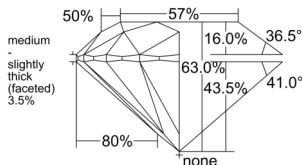

GIA®

FACSIMILE

GIA REPORT 6542455494

Verify this report at GIA.edu

GIA NATURAL DIAMOND DOSSIER®

January 16, 2026
GIA Report Number 6542455494
Shape and Cutting Style ..... Round Brilliant
Measurements ..... 4.39 - 4.41 x 2.77 mm

GRADING RESULTS

Carat Weight ..... 0.33 carat
Color Grade ..... F
Clarity Grade VVS2
Cut Grade ..... Excellent

ADDITIONAL GRADING INFORMATION

Polish ..... Excellent
Symmetry ..... Excellent
Fluorescence ..... Medium Blue
Clarity Characteristics..Cloud, Needle, Pinpoint, Indented Natural
Inscription(s): GIA 6542455494

PROPORTIONS

GRADING SCALES

GIA COLOR SCALE

COLORLESS	D
	E
	F
	G
	H
	I
	J
NEAR COLORLESS	K
	L
FANT	M
	N
	O
	P
VERY LIGHT	Q
	R
	S
	T
	U
	V
	W
	X
	Y
LIGHT	Z

GIA CLARITY SCALE

FLAWLESS	INTERNAL FLAWLESS	
		FLAWLESS
VERY VERY SLIGHTLY INCLUDED	VVS₁	
	VVS₂	
VERY SLIGHTLY INCLUDED	VS₁	
	VS₂	
SLIGHTLY INCLUDED	SI₁	
	SI₂	
INCLUDED	I₁	
	I₂	
	I₃	

GIA CUT SCALE

EXCELLENT
VERY GOOD
GOOD
FAIR
POOR