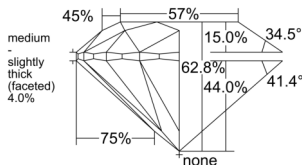

GIA®

FACSIMILE

GIA REPORT 6542455161

Verify this report at GIA.edu

GIA NATURAL DIAMOND DOSSIER®

January 16, 2026
GIA Report Number 6542455161
Shape and Cutting Style ..... Round Brilliant
Measurements ..... 5.62 - 5.67 x 3.55 mm

GRADING RESULTS

Carat Weight ..... 0.70 carat
Color Grade ..... F
Clarity Grade VS2
Cut Grade ..... Excellent

ADDITIONAL GRADING INFORMATION

Polish ..... Excellent
Symmetry ..... Very Good
Fluorescence ..... None
Clarity Characteristics ..... Indented Natural, Crystal
Inscription(s): GIA 6542455161

PROPORTIONS

Profile to actual proportions