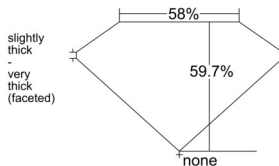

GIA®

FACSIMILE

GIA REPORT 6542446635

Verify this report at GIA.edu

GIA NATURAL DIAMOND DOSSIER®

January 16, 2026
GIA Report Number **6542446635**
Shape and Cutting Style ..... **Heart Brilliant**
Measurements ..... **5.12 x 5.70 x 3.40 mm**

GRADING RESULTS

Carat Weight ..... **0.60 carat**
Color Grade ..... **G**
Clarity Grade **VVS2**

ADDITIONAL GRADING INFORMATION

Polish ..... **Excellent**
Symmetry ..... **Excellent**
Fluorescence ..... **Strong Blue**
Clarity Characteristics..... **Cloud, Pinpoint, Indented Natural**
Inscription(s): **GIA 6542446635**

PROPORTIONS

Profile not to actual proportions

GRADING SCALES

GIA COLOR SCALE		GIA CLARITY SCALE	
NEAR COLORLESS	D	VERY VERY SLIGHTLY INCLUDED	FLAWLESS
	E		INTERNALLY FLAWLESS
	F		VVS₁
	G		VVS₂
	H		VS₁
	I		VS₂
	J		SI₁
	K		SI₂
	L		I₁
	M		I₂
FAINT	N	SLIGHTLY INCLUDED	I₃
	O		
	P		
	Q		
	R		
VERY LIGHT	S	INCLUDED	
	T		
	U		
	V		
	W		
LIGHT	X		
	Y		
	Z