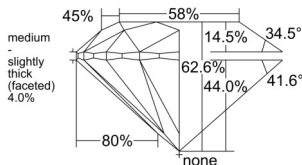

GIA®

FACSIMILE

GIA REPORT 6542439804

Verify this report at GIA.edu

GIA NATURAL DIAMOND DOSSIER®

January 13, 2026
GIA Report Number 6542439804
Shape and Cutting Style ..... Round Brilliant
Measurements ..... 5.24 - 5.27 x 3.29 mm

GRADING RESULTS

Carat Weight ..... 0.56 carat
Color Grade ..... G
Clarity Grade VS1
Cut Grade ..... Excellent

ADDITIONAL GRADING INFORMATION

Polish ..... Excellent
Symmetry ..... Excellent
Fluorescence ..... None
Clarity Characteristics ..... Cloud
Inscription(s): GIA 6542439804

PROPORTIONS

GRADING SCALES

GIA COLOR SCALE

COLORESS	D
	E
	F
	G
	H
	I
	J
NEAR COLORESS	K
	L
FANIT	M
	N
	O
	P
VERY LIGHT	R
	S
	T
	U
	V
	W
	X
	Y
LIGHT	Z

GIA CLARITY SCALE

FLAWLESS	INTERNAL FLAWLESS	
		FLAWLESS
VERY VERY SLIGHTLY INCLUDED	VVS₁	
	VVS₂	
VERY SLIGHTLY INCLUDED	VS₁	
	VS₂	
SLIGHTLY INCLUDED	SI₁	
	SI₂	
INCLUDED	I₁	
	I₂	
	I₃	

GIA CUT SCALE

EXCELLENT
VERY GOOD
GOOD
FAIR
POOR