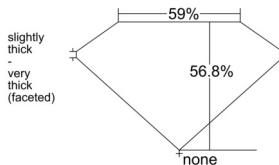

GIA®

FACSIMILE

GIA REPORT 6542438769

Verify this report at GIA.edu

GIA NATURAL DIAMOND DOSSIER®

January 13, 2026
GIA Report Number 6542438769
Shape and Cutting Style ..... Heart Brilliant
Measurements ..... 4.44 x 5.13 x 2.92 mm

GRADING RESULTS

Carat Weight ..... 0.40 carat
Color Grade ..... F
Clarity Grade VVS2

ADDITIONAL GRADING INFORMATION

Polish ..... Excellent
Symmetry ..... Very Good
Fluorescence ..... Medium Blue
Clarity Characteristics..... Pinpoint, Cloud, Indented Natural,
Manufacturing Remnant

Inscription(s): GIA 6542438769

PROPORTIONS

Profile not to actual proportions

GRADING SCALES

GIA COLOR SCALE		GIA CLARITY SCALE			
COLORLESS	D	VERY VERY SLIGHTLY INCLUDED	FLAWLESS		
	E		INTERNALLY FLAWLESS		
	F	VERY SLIGHTLY INCLUDED	VVS₁		
	G		VVS₂		
	H		VS₁		
	NEAR COLORLESS	I	SLIGHTLY INCLUDED	VS₂	
		J		SI₁	
		FAINT	K	INCLUDED	SI₂
			L		I₁
			M		I₂
VERT LIGHT	N		INCLUDED	I₃	
	O				
	P				
	Q				
	R				
LIGHT	S				
	T				
	U				
	V				
	W				
	X				
Y					
Z