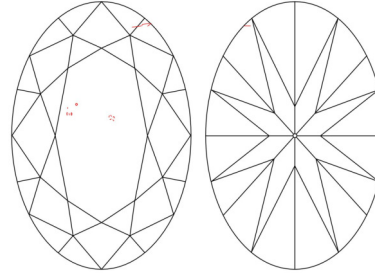

GIA NATURAL DIAMOND GRADING REPORT

January 12, 2026  
 GIA Report Number ..... 6542427553  
 Shape and Cutting Style ..... Oval Brilliant  
 Measurements ..... 9.28 x 6.62 x 4.22 mm

GRADING RESULTS

Carat Weight ..... 1.71 carat  
 Color Grade ..... J  
 Clarity Grade ..... VS2

ADDITIONAL GRADING INFORMATION

Polish ..... Excellent  
 Symmetry ..... Excellent  
 Fluorescence ..... Faint  
 Inscription(s): GIA 6542427553  
**Comments:** Pinpoints are not shown.

PROPORTIONS

Profile not to actual proportions

CLARITY CHARACTERISTICS

KEY TO SYMBOLS\*

- Crystal
- ~ Feather
- ☉ Cloud
- \\ Needle

\* Red symbols denote internal characteristics (inclusions). Green or black symbols denote external characteristics (blemishes). Diagram is an approximate representation of the diamond, and symbols shown indicate type, position, and approximate size of clarity characteristics. All clarity characteristics may not be shown. Details of finish are not shown.