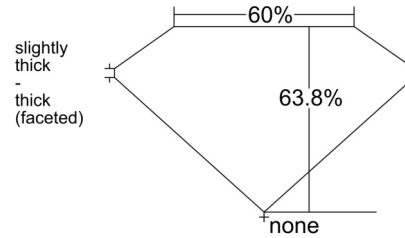

GIA NATURAL DIAMOND GRADING REPORT

January 12, 2026  
 GIA Report Number ..... 6542427553  
 Shape and Cutting Style ..... Oval Brilliant  
 Measurements ..... 9.28 x 6.62 x 4.22 mm

GRADING RESULTS

Carat Weight ..... 1.71 carat  
 Color Grade ..... J  
 Clarity Grade ..... VS2

ADDITIONAL GRADING INFORMATION

Polish ..... Excellent  
 Symmetry ..... Excellent  
 Fluorescence ..... Faint  
 Inscription(s): GIA 6542427553  
**Comments:** Pinpoints are not shown.

PROPORTIONS

Profile not to actual proportions

CLARITY CHARACTERISTICS

KEY TO SYMBOLS\*

- Crystal
- ~ Feather
- ☉ Cloud
- \\ Needle

\* Red symbols denote internal characteristics (inclusions). Green or black symbols denote external characteristics (blemishes). Diagram is an approximate representation of the diamond, and symbols shown indicate type, position, and approximate size of clarity characteristics. All clarity characteristics may not be shown. Details of finish are not shown.