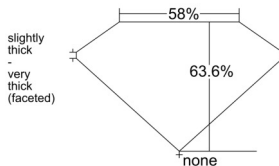

GIA®

FACSIMILE

GIA REPORT 6542426361

Verify this report at GIA.edu

GIA NATURAL DIAMOND DOSSIER®

January 12, 2026
GIA Report Number 6542426361
Shape and Cutting Style ..... Heart Brilliant
Measurements ..... 5.69 x 6.74 x 4.29 mm

GRADING RESULTS

Carat Weight ..... 0.98 carat
Color Grade ..... J
Clarity Grade VS1

ADDITIONAL GRADING INFORMATION

Polish ..... Excellent
Symmetry ..... Excellent
Fluorescence ..... Faint
Clarity Characteristics ..... Crystal, Pinpoint, Needle
Inscription(s): GIA 6542426361

PROPORTIONS

Profile not to actual proportions

GRADING SCALES

GIA COLOR SCALE		GIA CLARITY SCALE			
COLORLESS	D	VERY VERY SLIGHTLY INCLUDED	FLAWLESS		
	E		INTERNALLY FLAWLESS		
	F	VERY SLIGHTLY INCLUDED	VS₁		
	G		VS₂		
	H		VS₁		
	NEAR COLORLESS	I	SLIGHTLY INCLUDED	VS₂	
		J		SI₁	
		FAINT	K	INCLUDED	SI₂
			L		I₁
			M		I₂
VERY LIGHT	N	LIGHT	I₃		
	O				
	P				
	Q				
	R