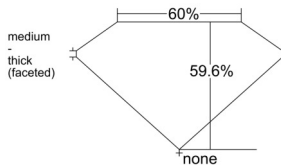

GIA®

FACSIMILE

GIA REPORT 6542425529

Verify this report at GIA.edu

GIA NATURAL DIAMOND DOSSIER®

January 12, 2026
GIA Report Number 6542425529
Shape and Cutting Style ..... Heart Brilliant
Measurements ..... 5.36 x 6.08 x 3.62 mm

GRADING RESULTS

Carat Weight ..... 0.70 carat
Color Grade ..... K
Clarity Grade VVS2

ADDITIONAL GRADING INFORMATION

Polish ..... Excellent
Symmetry ..... Excellent
Fluorescence ..... None
Clarity Characteristics ..... Feather, Pinpoint
Inscription(s): GIA 6542425529

PROPORTIONS

Profile not to actual proportions

GRADING SCALES

GIA COLOR SCALE		GIA CLARITY SCALE	
COLORLESS	D	VERY VERY SLIGHTLY INCLUDED	FLAWLESS
	E		INTERNALLY FLAWLESS
	F		VVS₁
	G		VVS₂
	H		VS₁
	I		VS₂
	J		SI₁
	K		SI₂
	L		I₁
	M		I₂
NEAR COLORLESS	N	SLIGHTLY INCLUDED	I₃
	O		
	P		
	Q		
FAINT	R		
	S		
	T		
	U		
VERT LIGHT	V		
	W		
	X		
	Y		
LIGHT	Z