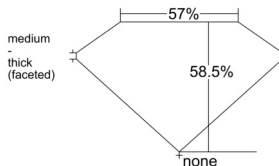

GIA®

FACSIMILE

GIA REPORT 6542413343

Verify this report at GIA.edu

GIA NATURAL DIAMOND DOSSIER®

January 09, 2026
GIA Report Number 6542413343
Shape and Cutting Style ..... Heart Brilliant
Measurements ..... 5.63 x 6.14 x 3.59 mm

GRADING RESULTS

Carat Weight ..... 0.71 carat
Color Grade ..... E
Clarity Grade VS1

ADDITIONAL GRADING INFORMATION

Polish ..... Excellent
Symmetry ..... Very Good
Fluorescence ..... Faint
Clarity Characteristics..... Cloud, Crystal, Needle, Pinpoint
Inscription(s): GIA 6542413343

PROPORTIONS

Profile not to actual proportions

GRADING SCALES

GIA COLOR SCALE		GIA CLARITY SCALE			
COLORLESS	D	VERY VERY SLIGHTLY INCLUDED	FLAWLESS		
	E		INTERNALLY FLAWLESS		
	F		VVS₁		
	G		VVS₂		
	NEAR COLORLESS		H	VERY SLIGHTLY INCLUDED	VS₁
			I		VS₂
	FAINT		J	SLIGHTLY INCLUDED	SI₁
			K		SI₂
			L		I₁
			M		I₂
N		I₃			
VERT LIGHT		O	INCLUDED		
		P			
		Q			
	R				
	S				
	T				
LIGHT	U				
	V				
	W				
	X				
Y					
Z