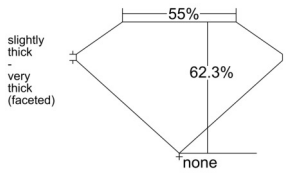

GIA®

FACSIMILE

GIA REPORT 6542408244

Verify this report at GIA.edu

GIA NATURAL DIAMOND DOSSIER®

January 09, 2026
GIA Report Number 6542408244
Shape and Cutting Style ..... Heart Brilliant
Measurements ..... 4.77 x 5.44 x 3.39 mm

GRADING RESULTS

Carat Weight ..... 0.50 carat
Color Grade I
Clarity Grade VVS1

ADDITIONAL GRADING INFORMATION

Polish ..... Very Good
Symmetry ..... Very Good
Fluorescence ..... None
Clarity Characteristics..... Cloud, Feather, Surface Graining
Inscription(s): GIA 6542408244

PROPORTIONS

Profile not to actual proportions

GRADING SCALES

GIA COLOR SCALE		GIA CLARITY SCALE			
COLORLESS	D	VERY VERY SLIGHTLY INCLUDED	FLAWLESS		
	E		INTERNALLY FLAWLESS		
	F		VVS₁		
	NEAR COLORLESS	G	VVS₂		
		H	VERY SLIGHTLY INCLUDED	VS₁	
		I		VS₂	
		FAINT	J	SLIGHTLY INCLUDED	SI₁
			K		SI₂
	L		INCLUDED		I₁
	M			I₂	
VERT LIGHT	N		INCLUDED	I₃	
	O				
	P				
	Q				
	R				
LIGHT	S				
	T				
	U				
	V				
	Z