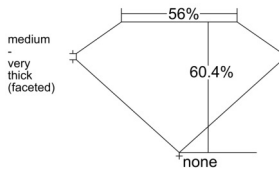

GIA®

FACSIMILE

GIA REPORT 6542408058

Verify this report at GIA.edu

GIA NATURAL DIAMOND DOSSIER®

January 09, 2026
GIA Report Number 6542408058
Shape and Cutting Style ..... Heart Brilliant
Measurements ..... 5.18 x 6.22 x 3.76 mm

GRADING RESULTS

Carat Weight ..... 0.70 carat
Color Grade ..... K
Clarity Grade VVS2

ADDITIONAL GRADING INFORMATION

Polish ..... Excellent
Symmetry ..... Very Good
Fluorescence ..... None
Clarity Characteristics ..... Needle, Pinpoint
Inscription(s): GIA 6542408058

PROPORTIONS

Profile not to actual proportions

GRADING SCALES

GIA COLOR SCALE		GIA CLARITY SCALE			
COLORLESS	D	VERY VERY SLIGHTLY INCLUDED	FLAWLESS		
	E		INTERNALLY FLAWLESS		
	F		VVS₁		
	NEAR COLORLESS	G	VVS₂		
		H	VERY SLIGHTLY INCLUDED	VS₁	
		I		VS₂	
		FAINT	J	SLIGHTLY INCLUDED	SI₁
			K		SI₂
	L		INCLUDED		I₁
	M			I₂	
VERTICALLY LIGHT	N			I₃	
	O				
	P				
	Q				
	R				
LIGHT	S				
	T				
	U				
	V				
	W				
	X				
	Y				
	Z