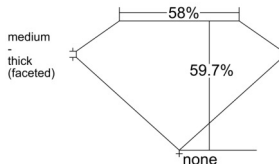

GIA®

FACSIMILE

GIA REPORT 6542406180

Verify this report at GIA.edu

GIA NATURAL DIAMOND DOSSIER®

January 09, 2026
GIA Report Number **6542406180**
Shape and Cutting Style ..... **Heart Brilliant**
Measurements ..... **5.22 x 6.20 x 3.70 mm**

GRADING RESULTS

Carat Weight ..... **0.70 carat**
Color Grade ..... **J**
Clarity Grade **S12**

ADDITIONAL GRADING INFORMATION

Polish ..... **Excellent**
Symmetry ..... **Very Good**
Fluorescence ..... **None**
Clarity Characteristics ..... **Feather**
Inscription(s): **GIA 6542406180**

PROPORTIONS

Profile not to actual proportions

GRADING SCALES

GIA COLOR SCALE		GIA CLARITY SCALE			
COLORLESS	D	VERY VERY SLIGHTLY INCLUDED	FLAWLESS		
	E		INTERNALLY FLAWLESS		
	F	VERY SLIGHTLY INCLUDED	VVS₁		
	G		VVS₂		
	H		VS₁		
	NEAR COLORLESS	I	SLIGHTLY INCLUDED	VS₂	
		J		S1₁	
		FAINT	K	INCLUDED	S1₂
			L		I₁
			M		I₂
VERT LIGHT	N	LIGHT	I₃		
	O				
	P				
	Q				
	R