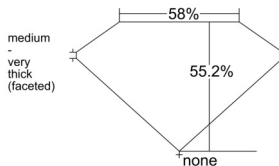

GIA®

FACSIMILE

GIA REPORT 6542403981

Verify this report at GIA.edu

GIA NATURAL DIAMOND DOSSIER®

January 09, 2026
GIA Report Number 6542403981
Shape and Cutting Style ..... Heart Brilliant
Measurements ..... 5.62 x 6.22 x 3.43 mm

GRADING RESULTS

Carat Weight ..... 0.70 carat
Color Grade ..... G
Clarity Grade VVS1

ADDITIONAL GRADING INFORMATION

Polish ..... Excellent
Symmetry ..... Very Good
Fluorescence ..... None
Clarity Characteristics ..... Feather
Inscription(s): GIA 6542403981

PROPORTIONS

Profile not to actual proportions

GRADING SCALES

GIA COLOR SCALE		GIA CLARITY SCALE			
COLORLESS	D	VERY VERY SLIGHTLY INCLUDED	FLAWLESS		
	E		INTERNALLY FLAWLESS		
	F	VERY SLIGHTLY INCLUDED	VVS₁		
	G		VVS₂		
	H		VS₁		
	NEAR COLORLESS	I	SLIGHTLY INCLUDED	VS₂	
		J		SI₁	
		FAINT	K	INCLUDED	SI₂
			L		I₁
			M		I₂
VERT LIGHT	N	LIGHT	I₃		
	O				
	P				
	Q				
	R				
	S				
	T