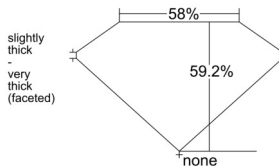

GIA®

FACSIMILE

GIA REPORT 6542397718

Verify this report at GIA.edu

GIA NATURAL DIAMOND DOSSIER®

January 07, 2026
GIA Report Number 6542397718
Shape and Cutting Style ..... Heart Brilliant
Measurements ..... 4.87 x 5.76 x 3.41 mm

GRADING RESULTS

Carat Weight ..... 0.56 carat
Color Grade ..... J
Clarity Grade VVS2

ADDITIONAL GRADING INFORMATION

Polish ..... Excellent
Symmetry ..... Excellent
Fluorescence ..... None
Clarity Characteristics..... Needle, Pinpoint
Inscription(s): GIA 6542397718

PROPORTIONS

Profile not to actual proportions

GRADING SCALES

GIA COLOR SCALE		GIA CLARITY SCALE			
COLORLESS	D	VERY VERY SLIGHTLY INCLUDED	FLAWLESS		
	E		INTERNALLY FLAWLESS		
	F	VERY SLIGHTLY INCLUDED	VVS₁		
	G		VVS₂		
	H		VS₁		
	NEAR COLORLESS	I	SLIGHTLY INCLUDED	VS₂	
		J		SI₁	
		FAINT	K	INCLUDED	SI₂
			L		I₁
			M		I₂
N			I₃		
VERT LIGHT	O	INCLUDED			
	P				
	Q				
	R				
	S				
	T				
LIGHT	U				
	V				
	W				
	X				
Y					
Z