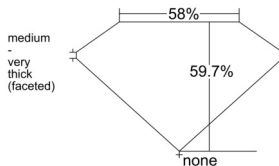

GIA®

FACSIMILE

GIA REPORT 6542397714

Verify this report at GIA.edu

GIA NATURAL DIAMOND DOSSIER®

January 07, 2026
GIA Report Number 6542397714
Shape and Cutting Style ..... Heart Brilliant
Measurements ..... 5.71 x 6.75 x 4.03 mm

GRADING RESULTS

Carat Weight ..... 0.90 carat
Color Grade ..... K
Clarity Grade SI1

ADDITIONAL GRADING INFORMATION

Polish ..... Excellent
Symmetry ..... Very Good
Fluorescence ..... None
Clarity Characteristics..... Twinning Wisp, Cloud, Crystal
Inscription(s): GIA 6542397714

PROPORTIONS

Profile not to actual proportions

GRADING SCALES

GIA COLOR SCALE		GIA CLARITY SCALE			
COLORLESS	D	VERY VERY SLIGHTLY INCLUDED	FLAWLESS		
	E		INTERNALLY FLAWLESS		
	F	VERY SLIGHTLY INCLUDED	VVS₁		
	G		VVS₂		
	H		VS₁		
	NEAR COLORLESS	I	SLIGHTLY INCLUDED	VS₂	
		J		SI₁	
		FAINT	K	INCLUDED	SI₂
			L		I₁
			M		I₂
VERT LIGHT	N	NOT GRADED	I₃		
	O				
	P				
	Q				
	R				
LIGHT	S				
	T				
	U				
	V				
	W				
X					
Y					
Z