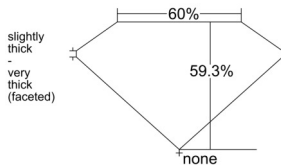

GIA®

FACSIMILE

GIA REPORT 6542396350

Verify this report at GIA.edu

GIA NATURAL DIAMOND DOSSIER®

January 07, 2026
GIA Report Number 6542396350
Shape and Cutting Style ..... Heart Brilliant
Measurements ..... 5.59 x 6.16 x 3.65 mm

GRADING RESULTS

Carat Weight ..... 0.71 carat
Color Grade ..... J
Clarity Grade VVS2

ADDITIONAL GRADING INFORMATION

Polish ..... Excellent
Symmetry ..... Very Good
Fluorescence ..... None
Clarity Characteristics ..... Cloud, Pinpoint, Feather
Inscription(s): GIA 6542396350

PROPORTIONS

Profile not to actual proportions

GRADING SCALES

GIA COLOR SCALE		GIA CLARITY SCALE			
COLORLESS	D	VERY VERY SLIGHTLY INCLUDED	FLAWLESS		
	E		INTERNALLY FLAWLESS		
	F	VERY SLIGHTLY INCLUDED	VVS₁		
	G		VVS₂		
	H		VS₁		
	NEAR COLORLESS	I	SLIGHTLY INCLUDED	VS₂	
		J		SI₁	
		FAINT	K	INCLUDED	SI₂
			L		I₁
			M		I₂
VERT LIGHT	N	INCLUDED	I₃		
	O				
	P				
	Q				
	R				
LIGHT	S				
	T				
	U				
	V				
	W				
	X				
	Y				
	Z