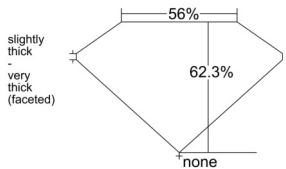

GIA®

FACSIMILE

GIA REPORT 6542396296

Verify this report at GIA.edu

GIA NATURAL DIAMOND DOSSIER®

January 08, 2026
GIA Report Number 6542396296
Shape and Cutting Style ..... Heart Brilliant
Measurements ..... 5.12 x 6.14 x 3.83 mm

GRADING RESULTS

Carat Weight ..... 0.71 carat
Color Grade ..... K
Clarity Grade VVS2

ADDITIONAL GRADING INFORMATION

Polish ..... Excellent
Symmetry ..... Excellent
Fluorescence ..... None
Clarity Characteristics ..... Pinpoint
Inscription(s): GIA 6542396296

PROPORTIONS

Profile not to actual proportions

GRADING SCALES

GIA COLOR SCALE		GIA CLARITY SCALE			
COLORLESS	D	VERY VERY SLIGHTLY INCLUDED	FLAWLESS		
	E		INTERNALLY FLAWLESS		
	F	VERY SLIGHTLY INCLUDED	VVS₁		
	G		VVS₂		
	H		VS₁		
	NEAR COLORLESS	I	SLIGHTLY INCLUDED	VS₂	
		J		SI₁	
		FAINT	K	INCLUDED	SI₂
			L		I₁
			M		I₂
VERT LIGHT	N	LIGHT	I₃		
	O				
	P				
	Q				
	R