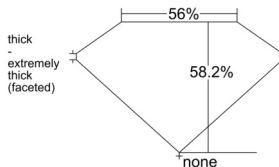

GIA®

FACSIMILE

GIA REPORT 6542391981

Verify this report at GIA.edu

GIA NATURAL DIAMOND DOSSIER®

January 07, 2026
GIA Report Number **6542391981**
Shape and Cutting Style ..... **Heart Brilliant**
Measurements ..... **5.60 x 5.96 x 3.47 mm**

GRADING RESULTS

Carat Weight ..... **0.70 carat**
Color Grade ..... **F**
Clarity Grade **VS1**

ADDITIONAL GRADING INFORMATION

Polish ..... **Excellent**
Symmetry ..... **Very Good**
Fluorescence ..... **None**
Clarity Characteristics ..... **Feather, Indented Natural**
Inscription(s): **GIA 6542391981**

PROPORTIONS

Profile not to actual proportions

GRADING SCALES

GIA COLOR SCALE		GIA CLARITY SCALE			
COLORLESS	D	VERY VERY SLIGHTLY INCLUDED	FLAWLESS		
	E		INTERNALLY FLAWLESS		
	F	VERY SLIGHTLY INCLUDED	VS₁		
	G		VS₂		
	H		VS₁		
	NEAR COLORLESS	I	SLIGHTLY INCLUDED	VS₂	
		J		SI₁	
		FAINT	K	INCLUDED	SI₂
			L		I₁
			M		I₂
VERT LIGHT	N	INCLUDED	I₃		
	O				
	P				
	Q				
	R				
LIGHT	S				
	T				
	U				
	V				
	W				
X					
Y					
Z