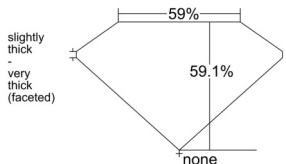

GIA®

FACSIMILE

GIA REPORT 6542389266

Verify this report at GIA.edu

GIA NATURAL DIAMOND DOSSIER®

January 06, 2026
GIA Report Number **6542389266**
Shape and Cutting Style ..... **Heart Brilliant**
Measurements ..... **5.32 x 6.20 x 3.66 mm**

GRADING RESULTS

Carat Weight ..... **0.72 carat**
Color Grade ..... **I**
Clarity Grade **VVS2**

ADDITIONAL GRADING INFORMATION

Polish ..... **Very Good**
Symmetry ..... **Excellent**
Fluorescence ..... **None**
Clarity Characteristics ..... **Feather, Indented Natural**
Inscription(s): **GIA 6542389266**

PROPORTIONS

Profile not to actual proportions

GRADING SCALES

GIA COLOR SCALE		GIA CLARITY SCALE			
COLORLESS	D	VERY VERY SLIGHTLY INCLUDED	FLAWLESS		
	E		INTERNALLY FLAWLESS		
	F		VVS₁		
	G		VVS₂		
	NEAR COLORLESS	H	VERY SLIGHTLY INCLUDED	VS₁	
		I		VS₂	
		FAINT	J	SLIGHTLY INCLUDED	S₁
			K		S₂
	L		I₁		
	M		I₂		
N	I₃				
O					
VERT LIGHT	P	INCLUDED			
	Q				
	R				
	S				
	T				
	U				
	V				
LIGHT	W				
	X				
	Y				
Z