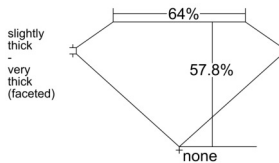

GIA®

FACSIMILE

GIA REPORT 6542385967

Verify this report at GIA.edu

GIA NATURAL DIAMOND DOSSIER®

January 06, 2026
GIA Report Number **6542385967**
Shape and Cutting Style ..... **Heart Brilliant**
Measurements ..... **5.41 x 6.22 x 3.60 mm**

GRADING RESULTS

Carat Weight ..... **0.71 carat**
Color Grade ..... **L**
Clarity Grade **VVS1**

ADDITIONAL GRADING INFORMATION

Polish ..... **Excellent**
Symmetry ..... **Very Good**
Fluorescence ..... **Faint**
Clarity Characteristics ..... **Feather**
Inscription(s): **GIA 6542385967**

PROPORTIONS

Profile not to actual proportions

GRADING SCALES

GIA COLOR SCALE		GIA CLARITY SCALE			
COLORLESS	D	VERY VERY SLIGHTLY INCLUDED	FLAWLESS		
	E		INTERNALLY FLAWLESS		
	F	VERY SLIGHTLY INCLUDED	VVS₁		
	G		VVS₂		
	H		VS₁		
	NEAR COLORLESS	I	SLIGHTLY INCLUDED	VS₂	
		J		SI₁	
		FAINT	K	INCLUDED	SI₂
			L		I₁
			M		I₂
VERT LIGHT	N	LIGHT	I₃		
	O				
	P				
	Q				
	R