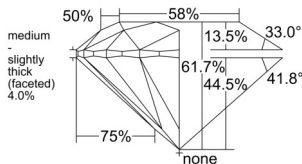

GIA®

FACSIMILE

GIA REPORT 6542385524

Verify this report at GIA.edu

GIA NATURAL DIAMOND DOSSIER®

January 07, 2026
GIA Report Number 6542385524
Shape and Cutting Style ..... Round Brilliant
Measurements ..... 4.92 - 4.93 x 3.04 mm

GRADING RESULTS

Carat Weight ..... 0.45 carat
Color Grade ..... D
Clarity Grade VS1
Cut Grade ..... Excellent

ADDITIONAL GRADING INFORMATION

Polish ..... Excellent
Symmetry ..... Excellent
Fluorescence ..... None
Clarity Characteristics ..... Crystal, Cloud, Pinpoint
Inscription(s): GIA 6542385524

PROPORTIONS

Profile to actual proportions