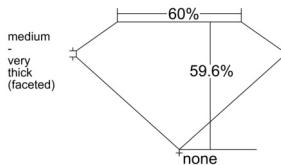

GIA®

FACSIMILE

GIA REPORT 6542385245

Verify this report at GIA.edu

GIA NATURAL DIAMOND DOSSIER®

January 06, 2026
GIA Report Number 6542385245
Shape and Cutting Style ..... Heart Brilliant
Measurements ..... 5.04 x 5.68 x 3.39 mm

GRADING RESULTS

Carat Weight ..... 0.54 carat
Color Grade ..... G
Clarity Grade VVS1

ADDITIONAL GRADING INFORMATION

Polish ..... Very Good
Symmetry ..... Very Good
Fluorescence ..... None
Clarity Characteristics ..... Pinpoint
Inscription(s): GIA 6542385245

PROPORTIONS

Profile not to actual proportions

GRADING SCALES

GIA COLOR SCALE		GIA CLARITY SCALE	
COLORLESS	D	VERY VERY SLIGHTLY INCLUDED	FLAWLESS
	E		INTERNALLY FLAWLESS
	F		VVS₁
	G		VVS₂
	H		VS₁
	I		VS₂
	J		SI₁
	K		SI₂
	L		I₁
	M		I₂
NEAR COLORLESS	N	SLIGHTLY INCLUDED	I₃
	O		
	P		
	Q		
FAINT	R		
	S		
	T		
	U		
VERT LIGHT	V		
	W		
	X		
	Y		
LIGHT	Z