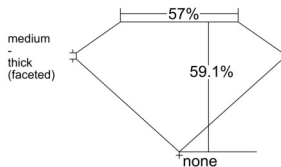

GIA®

FACSIMILE

GIA REPORT 6542380092

Verify this report at GIA.edu

GIA NATURAL DIAMOND DOSSIER®

January 07, 2026
GIA Report Number 6542380092
Shape and Cutting Style ..... Heart Brilliant
Measurements ..... 5.21 x 6.13 x 3.62 mm

GRADING RESULTS

Carat Weight ..... 0.70 carat
Color Grade ..... E
Clarity Grade VS1

ADDITIONAL GRADING INFORMATION

Polish ..... Excellent
Symmetry ..... Very Good
Fluorescence ..... None
Clarity Characteristics ..... Crystal, Pinpoint
Inscription(s): GIA 6542380092

PROPORTIONS

Profile not to actual proportions

GRADING SCALES

GIA COLOR SCALE		GIA CLARITY SCALE			
COLORLESS	D	VERY VERY SLIGHTLY INCLUDED	FLAWLESS		
	E		INTERNALLY FLAWLESS		
	F	VERY SLIGHTLY INCLUDED	VS₁		
	G		VS₂		
	H		VS₁		
	NEAR COLORLESS	I	SLIGHTLY INCLUDED	VS₂	
		J		SI₁	
		FAINT	K	INCLUDED	SI₂
			L		I₁
			M		I₂
VERT LIGHT	N	LIGHT	I₃		
	O				
	P				
	Q				
	R				
	S