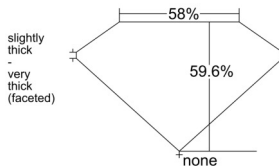

GIA®

FACSIMILE

GIA REPORT 6542376156

Verify this report at GIA.edu

GIA NATURAL DIAMOND DOSSIER®

January 06, 2026
GIA Report Number 6542376156
Shape and Cutting Style ..... Heart Brilliant
Measurements ..... 6.01 x 6.66 x 3.97 mm

GRADING RESULTS

Carat Weight ..... 0.95 carat
Color Grade ..... J
Clarity Grade VS2

ADDITIONAL GRADING INFORMATION

Polish ..... Excellent
Symmetry ..... Excellent
Fluorescence ..... Faint
Clarity Characteristics ..... Crystal
Inscription(s): GIA 6542376156

PROPORTIONS

Profile not to actual proportions

GRADING SCALES

GIA COLOR SCALE		GIA CLARITY SCALE			
COLORLESS	D	VERY VERY SLIGHTLY INCLUDED	FLAWLESS		
	E		INTERNALLY FLAWLESS		
	F	VERY SLIGHTLY INCLUDED	VVS₁		
	G		VVS₂		
	H		VS₁		
	NEAR COLORLESS	I	SLIGHTLY INCLUDED	VS₂	
		J		SI₁	
		FAINT	K	INCLUDED	SI₂
			L		I₁
			M		I₂
VERY LIGHT	N		INCLUDED	I₃	
	O				
	P				
	Q				
	R				
	LIGHT	S			
		T			
U					
	V				
	W				
	X				
	Y				
	Z