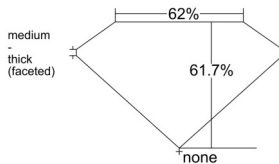

GIA®

FACSIMILE

GIA REPORT 6542375555

Verify this report at GIA.edu

GIA NATURAL DIAMOND DOSSIER®

January 06, 2026
GIA Report Number **6542375555**
Shape and Cutting Style ..... **Heart Brilliant**
Measurements ..... **5.91 x 6.67 x 4.12 mm**

GRADING RESULTS

Carat Weight ..... **0.90 carat**
Color Grade ..... **K**
Clarity Grade **VVS1**

ADDITIONAL GRADING INFORMATION

Polish ..... **Excellent**
Symmetry ..... **Excellent**
Fluorescence ..... **None**
Clarity Characteristics ..... **Feather**
Inscription(s): GIA 6542375555

PROPORTIONS

Profile not to actual proportions

GRADING SCALES

GIA COLOR SCALE		GIA CLARITY SCALE			
COLORLESS	D	VERY VERY SLIGHTLY INCLUDED	FLAWLESS		
	E		INTERNALLY FLAWLESS		
	F		VVS₁		
	NEAR COLORLESS	G	VERY SLIGHTLY INCLUDED	VVS₂	
		H		VS₁	
		FANT	I	SLIGHTLY INCLUDED	VS₂
			J		SI₁
	LIGHT	K	INCLUDED	SI₂	
		L		I₁	
		M		I₂	
N		I₃			
O					
P					
Q					
R