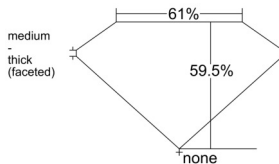

GIA®

FACSIMILE

GIA REPORT 6542355883

Verify this report at GIA.edu

GIA NATURAL DIAMOND DOSSIER®

January 01, 2026
GIA Report Number 6542355883
Shape and Cutting Style ..... Heart Brilliant
Measurements ..... 5.13 x 5.83 x 3.47 mm

GRADING RESULTS

Carat Weight ..... 0.60 carat
Color Grade I
Clarity Grade VS2

ADDITIONAL GRADING INFORMATION

Polish ..... Excellent
Symmetry ..... Very Good
Fluorescence ..... Faint
Clarity Characteristics..... Crystal, Indented Natural
Inscription(s): GIA 6542355883

PROPORTIONS

Profile not to actual proportions

GRADING SCALES

GIA COLOR SCALE		GIA CLARITY SCALE	
COLORLESS	D	VERY VERY SLIGHTLY INCLUDED	FLAWLESS
	E		INTERNALLY FLAWLESS
	F		VVS₁
	G		VVS₂
	H		VS₁
	I		VS₂
	J		SI₁
	K		SI₂
	L		I₁
	M		I₂
NEAR COLORLESS	N	SLIGHTLY INCLUDED	I₃
	O		
	P		
	Q		
FAINT	R		
	S		
	T		
	U		
VERT LIGHT	V		
	W		
	X		
	Y		
LIGHT	Z