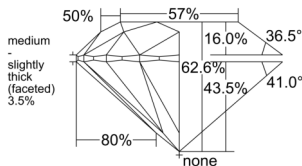

GIA®

FACSIMILE

GIA REPORT 6542354211

Verify this report at GIA.edu

GIA NATURAL DIAMOND DOSSIER®

January 05, 2026
GIA Report Number 6542354211
Shape and Cutting Style ..... Round Brilliant
Measurements ..... 4.41 - 4.43 x 2.77 mm

GRADING RESULTS

Carat Weight ..... 0.33 carat
Color Grade ..... G
Clarity Grade VVS2
Cut Grade ..... Excellent

ADDITIONAL GRADING INFORMATION

Polish ..... Excellent
Symmetry ..... Excellent
Fluorescence ..... Medium Blue
Clarity Characteristics ..... Cloud, Pinpoint, Needle
Inscription(s): GIA 6542354211

PROPORTIONS

GRADING SCALES

GIA COLOR SCALE	GIA CLARITY SCALE	GIA CUT SCALE
COLOURLESS	FLAWLESS	EXCELLENT
D	INTERNALLY FLAWLESS	
E	VVS₁	VERY GOOD
F		
G	VVS₂	
H	VS₁	GOOD
I		
J	VS₂	
K	SI₁	FAIR
L		
M	SI₂	
N	I₁	POOR
O		
P	I₂	
Q	I₃	
R		
S		
T		
U		
V		
W		
X		
Y		
Z